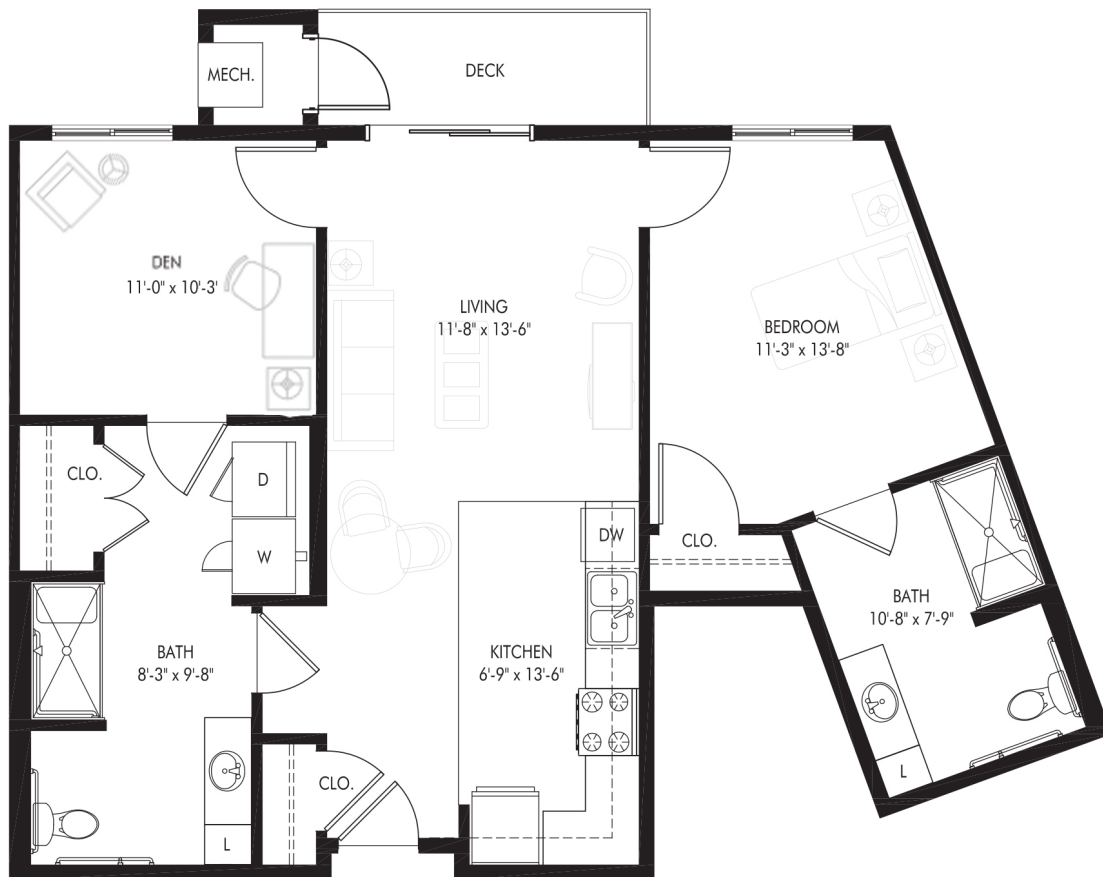

Seasons

at Maplewood

INDEPENDENT LIVING PLUS & ASSISTED LIVING

2 Bedroom Majestic

2 BEDROOM/2 BATH

936-962 Square Feet

Room sizes may vary

Seasons

at Maplewood

INDEPENDENT LIVING PLUS & ASSISTED LIVING

1 Bedroom + Den/2 Bath (Apt. 108, 208, 308, 348, 408, 448)

879 Square Feet

Room sizes may vary

Seasons

at Maplewood

INDEPENDENT LIVING PLUS & ASSISTED LIVING 2 Bedroom + Den

2 BEDROOM + DEN/2 BATH

1,345 Square Feet

Room sizes may vary

Seasons

at Maplewood

INDEPENDENT LIVING PLUS & ASSISTED LIVING

2 Bedroom Deluxe

2 BEDROOM/2 BATH