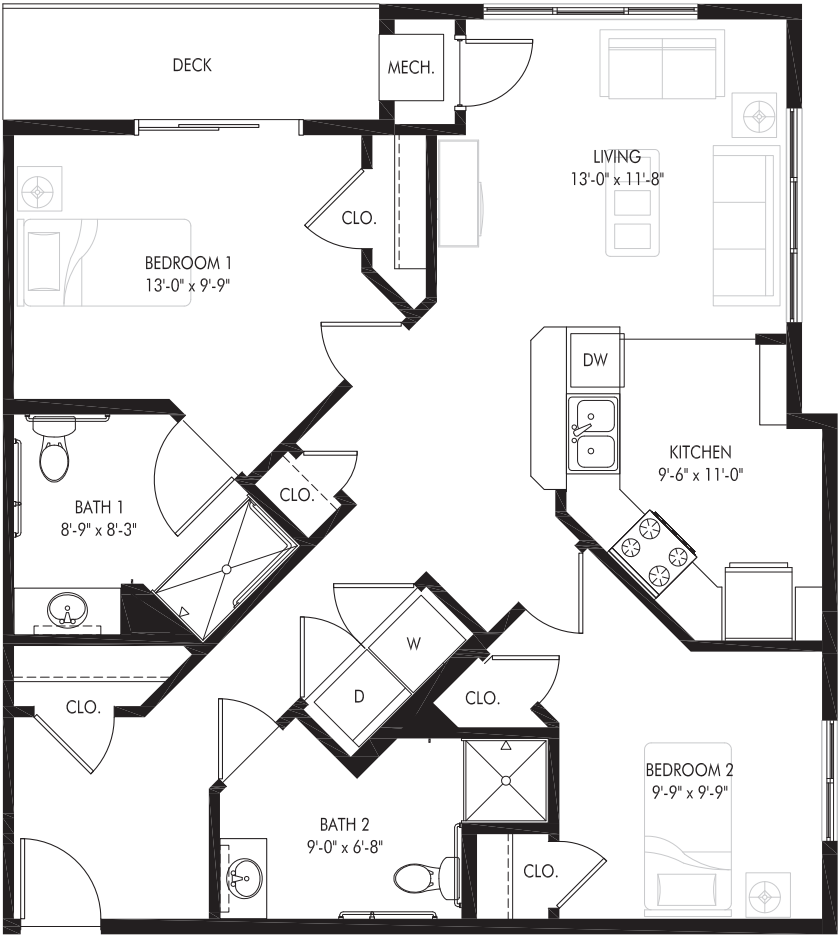

Seasons

at Maplewood

INDEPENDENT LIVING PLUS & ASSISTED LIVING

2 Bedroom Majestic

2 BEDROOM/2 BATH

936-962 Square Feet

Room sizes may vary

Seasons

at Maplewood

INDEPENDENT LIVING PLUS & ASSISTED LIVING

1 Bedroom + Den/2 Bath (Apt. 108, 208, 308, 348, 408, 448)

879 Square Feet

Room sizes may vary

Seasons

at Maplewood

INDEPENDENT LIVING PLUS & ASSISTED LIVING 2 Bedroom + Den

2 BEDROOM + DEN/2 BATH

1,345 Square Feet

Room sizes may vary

Seasons

at Maplewood

INDEPENDENT LIVING PLUS & ASSISTED LIVING

2 Bedroom Deluxe

2 BEDROOM/2 BATH