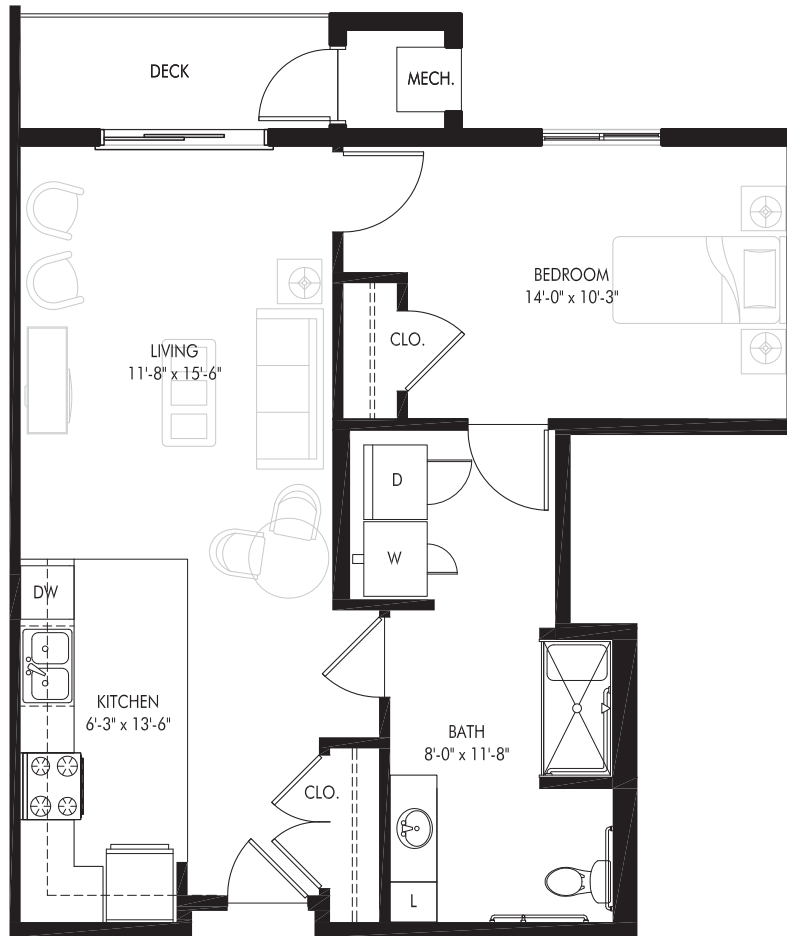

Room sizes may vary

Seasons

at Maplewood

INDEPENDENT LIVING PLUS & ASSISTED LIVING

1 Bedroom Grand

1 BEDROOM/1 BATH

743 Square Feet

Room sizes may vary

Seasons

at Maplewood

INDEPENDENT LIVING PLUS & ASSISTED LIVING

1 Bedroom Classic

1 BEDROOM/1 BATH

617 Square Feet

Room sizes may vary