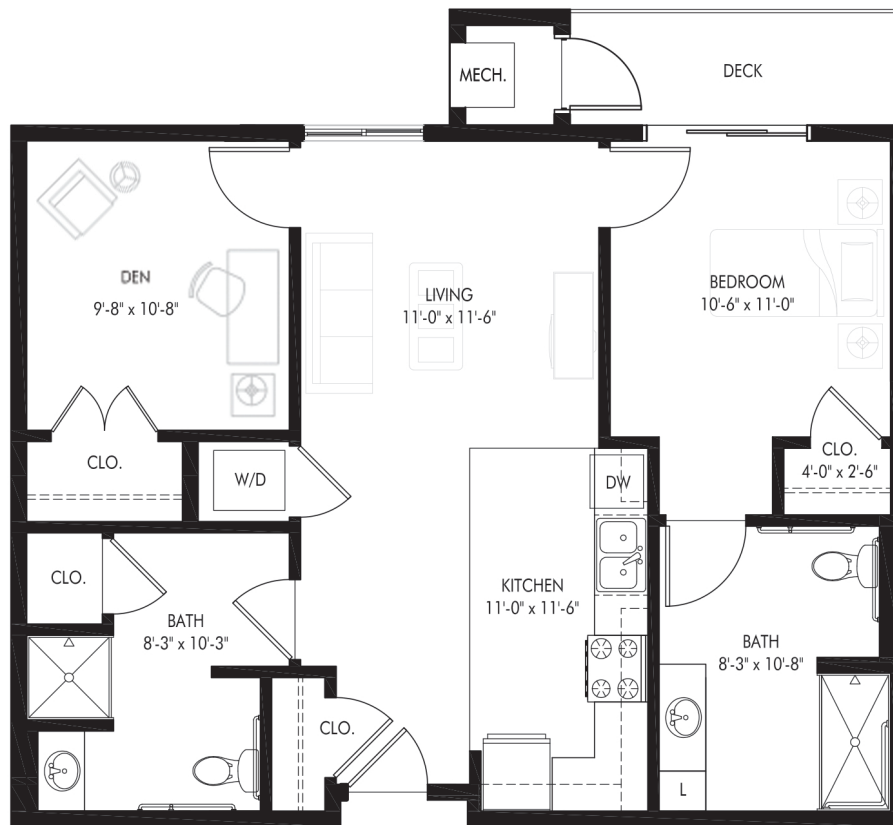

Seasons

at Maplewood

INDEPENDENT LIVING PLUS & ASSISTED LIVING Studio

1 BATH

531 Square Feet

Room sizes may vary

Seasons

at Maplewood

INDEPENDENT LIVING PLUS & ASSISTED LIVING

1 Bedroom + Den/2 Bath (Apt. 123, 132, 232, 332, 432)

802-856 Square Feet

Room sizes may vary

Seasons

at Maplewood

INDEPENDENT LIVING PLUS & ASSISTED LIVING

2 Bedroom Superior

2 BEDROOM/2 BATH

913 Square Feet

Room sizes may vary

Seasons

at Maplewood

INDEPENDENT LIVING PLUS & ASSISTED LIVING

2 Bedroom Regal

2 BEDROOM/2 BATH

Seasons

at Maplewood

INDEPENDENT LIVING PLUS & ASSISTED LIVING

2 Bedroom Majestic

2 BEDROOM/2 BATH

936-962 Square Feet

Room sizes may vary

Seasons