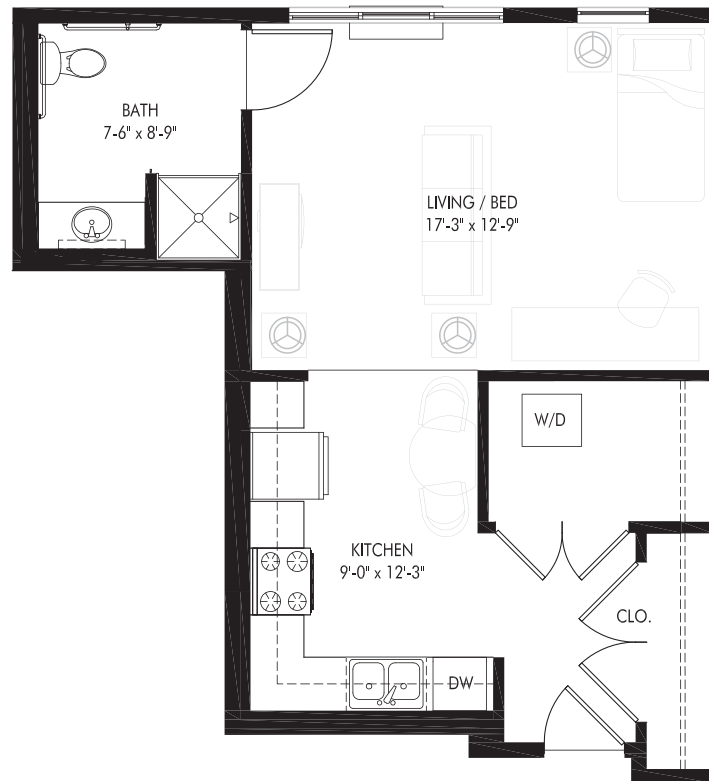

Seasons

at Maplewood

INDEPENDENT LIVING PLUS & ASSISTED LIVING Studio

1 BATH

531 Square Feet

Room sizes may vary

Seasons

at Maplewood

INDEPENDENT LIVING PLUS & ASSISTED LIVING

1 Bedroom + Den/2 Bath (Apt. 123, 132, 232, 332, 432)

802-856 Square Feet

Room sizes may vary

Seasons

at Maplewood

INDEPENDENT LIVING PLUS & ASSISTED LIVING

2 Bedroom Superior

2 BEDROOM/2 BATH

913 Square Feet

Room sizes may vary

Seasons

at Maplewood

INDEPENDENT LIVING PLUS & ASSISTED LIVING

2 Bedroom Regal

2 BEDROOM/2 BATH