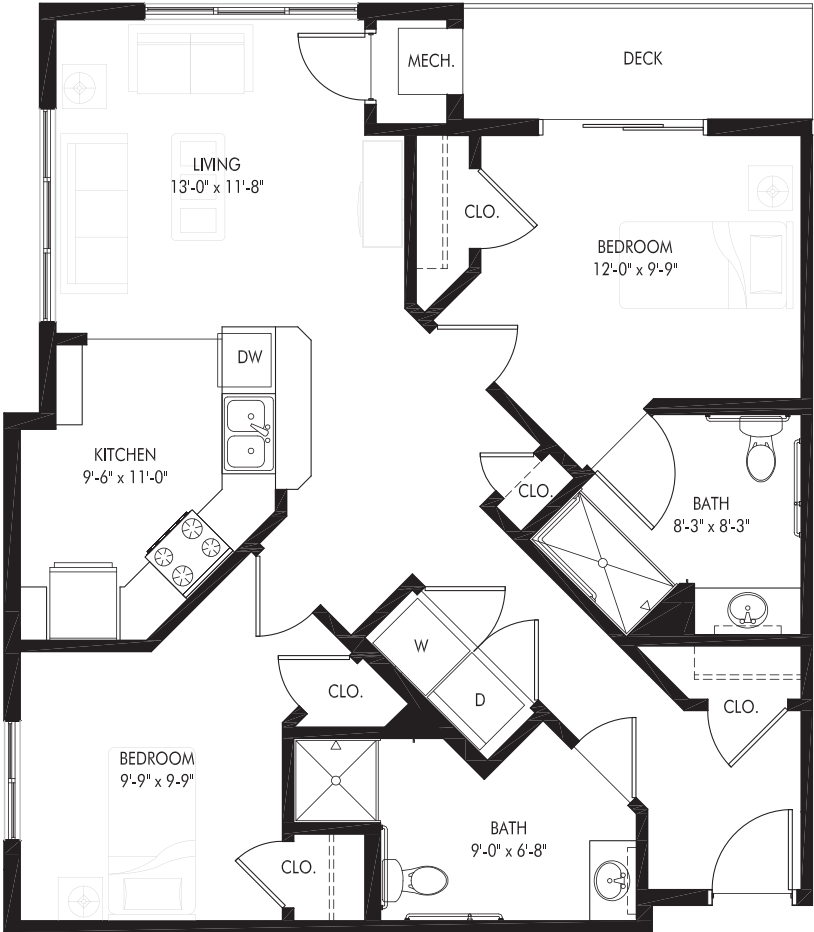

INDEPENDENT LIVING PLUS & ASSISTED LIVING

1 Bedroom + Den/2 Bath (Apt. 123, 132, 232, 332, 432)

802-856 Square Feet

Room sizes may vary

Seasons

at Maplewood

INDEPENDENT LIVING PLUS & ASSISTED LIVING

2 Bedroom Superior

2 BEDROOM/2 BATH

913 Square Feet

Room sizes may vary

Seasons

at Maplewood

INDEPENDENT LIVING PLUS & ASSISTED LIVING

2 Bedroom Regal

2 BEDROOM/2 BATH

902-922 Square Feet

Room sizes may vary

Seasons

at Maplewood

INDEPENDENT LIVING PLUS & ASSISTED LIVING

1 Bedroom + Den/2 Bath (Apt. 122, 222, 224, 322, 324, 343, 345, 422, 424, 443, 445)

863 Square Feet

Room sizes may vary

Seasons

at Maplewood

INDEPENDENT LIVING PLUS & ASSISTED LIVING

2 Bedroom Majestic

2 BEDROOM/2 BATH

936-962 Square Feet

Room sizes may vary

Seasons