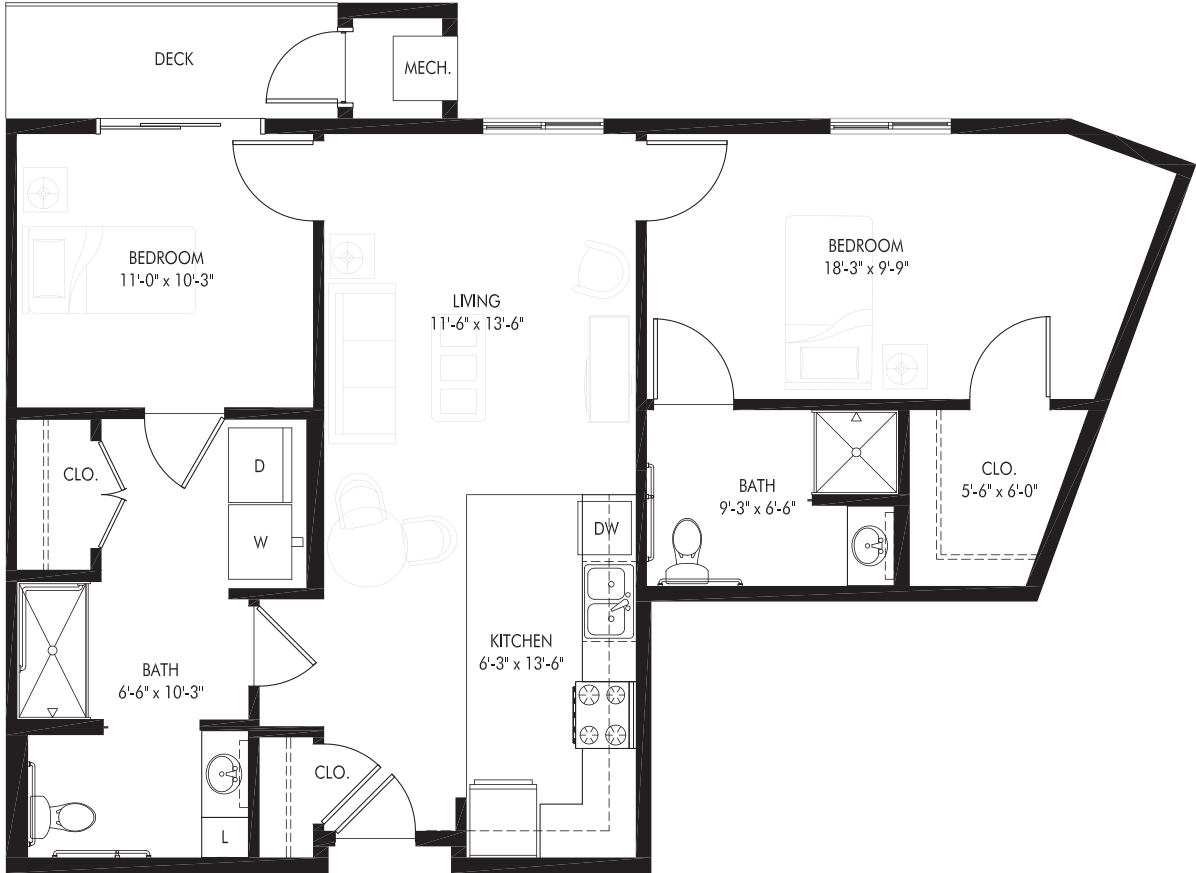

Seasons

at Maplewood

INDEPENDENT LIVING PLUS & ASSISTED LIVING Studio

1 BATH

531 Square Feet

Room sizes may vary

Seasons

at Maplewood

INDEPENDENT LIVING PLUS & ASSISTED LIVING

1 Bedroom + Den/2 Bath (Apt. 123, 132, 232, 332, 432)

802-856 Square Feet

Room sizes may vary

Seasons

at Maplewood

INDEPENDENT LIVING PLUS & ASSISTED LIVING

2 Bedroom Superior

2 BEDROOM/2 BATH

913 Square Feet

Room sizes may vary

Seasons

at Maplewood

INDEPENDENT LIVING PLUS & ASSISTED LIVING

2 Bedroom Regal

2 BEDROOM/2 BATH

Seasons

at Maplewood

INDEPENDENT LIVING PLUS & ASSISTED LIVING

2 Bedroom Majestic

2 BEDROOM/2 BATH

936-962 Square Feet

Room sizes may vary

Seasons