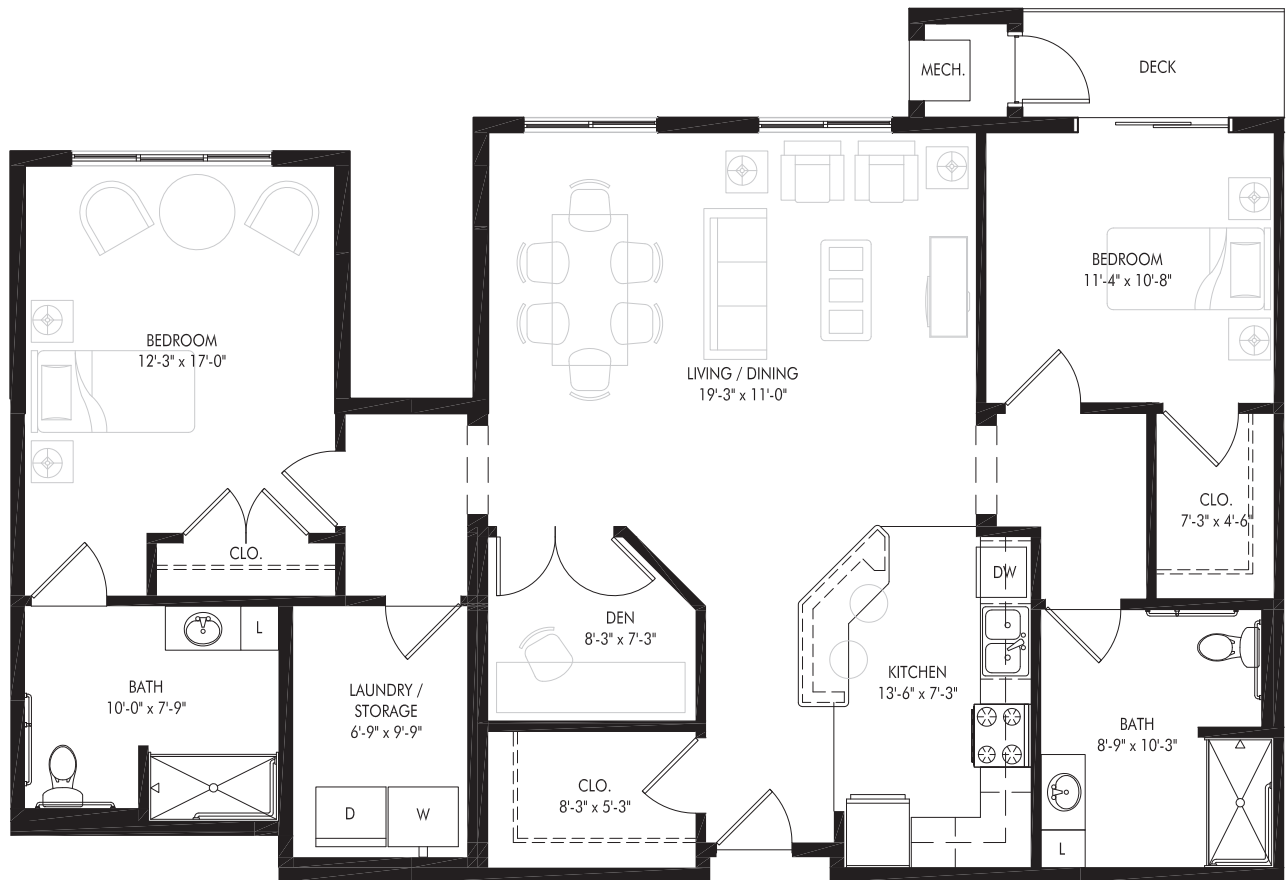

Seasons

at Maplewood

INDEPENDENT LIVING PLUS & ASSISTED LIVING

2 Bedroom Majestic

2 BEDROOM/2 BATH

936-962 Square Feet

Room sizes may vary

Seasons

at Maplewood

INDEPENDENT LIVING PLUS & ASSISTED LIVING

1 Bedroom + Den/2 Bath (Apt. 108, 208, 308, 348, 408, 448)

879 Square Feet

Room sizes may vary

Seasons

at Maplewood

INDEPENDENT LIVING PLUS & ASSISTED LIVING 2 Bedroom + Den

2 BEDROOM + DEN/2 BATH

1,345 Square Feet

Room sizes may vary

Seasons

at Maplewood

INDEPENDENT LIVING PLUS & ASSISTED LIVING

2 Bedroom Deluxe

2 BEDROOM/2 BATH

905 Square Feet

Room sizes may vary

ECUMEN®

Seasons

at Maplewood

INDEPENDENT LIVING PLUS & ASSISTED LIVING

1 Bedroom + Den/1 Bath (Apt. 109, 209, 309, 409)

774 Square Feet