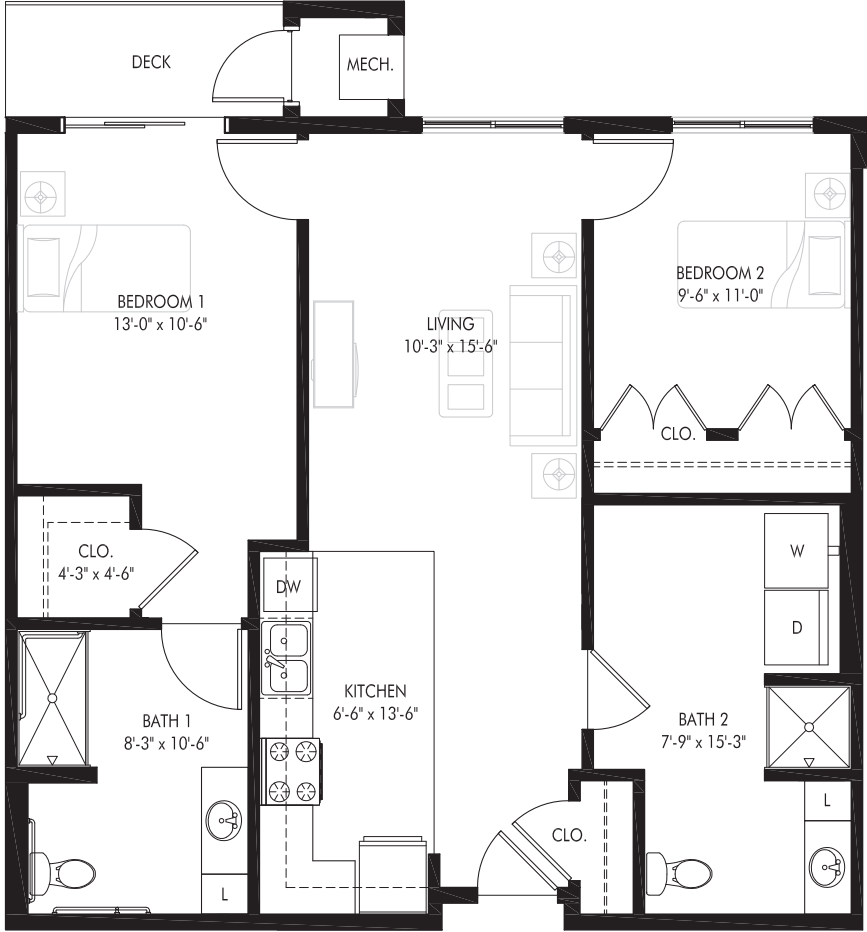

at Maplewood

INDEPENDENT LIVING PLUS & ASSISTED LIVING

1 Bedroom + Den/2 Bath (Apt. 108, 208, 308, 348, 408, 448)

879 Square Feet

Room sizes may vary

Seasons

at Maplewood

INDEPENDENT LIVING PLUS & ASSISTED LIVING 2 Bedroom + Den

2 BEDROOM + DEN/2 BATH

1,345 Square Feet

Room sizes may vary

Seasons

at Maplewood

INDEPENDENT LIVING PLUS & ASSISTED LIVING

2 Bedroom Deluxe

2 BEDROOM/2 BATH

905 Square Feet

Room sizes may vary

ECUMEN®

Seasons

at Maplewood

INDEPENDENT LIVING PLUS & ASSISTED LIVING

1 Bedroom + Den/1 Bath (Apt. 109, 209, 309, 409)

774 Square Feet

Room sizes may vary

Seasons

at Maplewood

INDEPENDENT LIVING PLUS & ASSISTED LIVING

1 Bedroom Grand

1 BEDROOM/1 BATH

743 Square Feet

Room sizes may vary