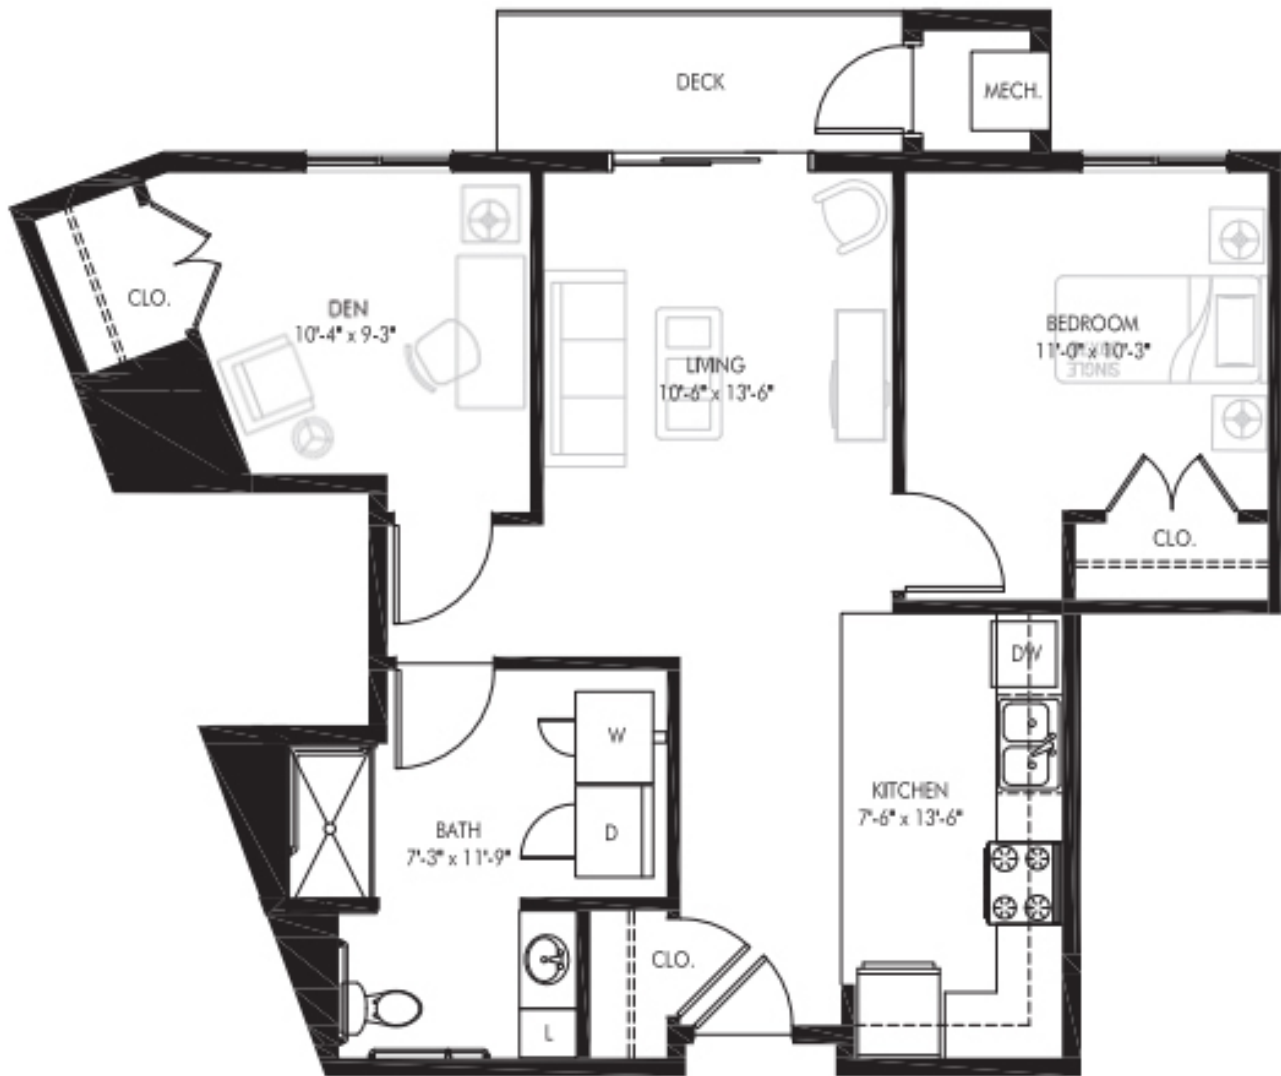

905 Square Feet

Room sizes may vary

ECUMEN®

Seasons

at Maplewood

INDEPENDENT LIVING PLUS & ASSISTED LIVING

1 Bedroom + Den/1 Bath (Apt. 109, 209, 309, 409)

774 Square Feet

Room sizes may vary

Seasons

at Maplewood

INDEPENDENT LIVING PLUS & ASSISTED LIVING

1 Bedroom Grand

1 BEDROOM/1 BATH

743 Square Feet

Room sizes may vary

Seasons

at Maplewood

INDEPENDENT LIVING PLUS & ASSISTED LIVING

1 Bedroom Classic

1 BEDROOM/1 BATH

617 Square Feet

Room sizes may vary