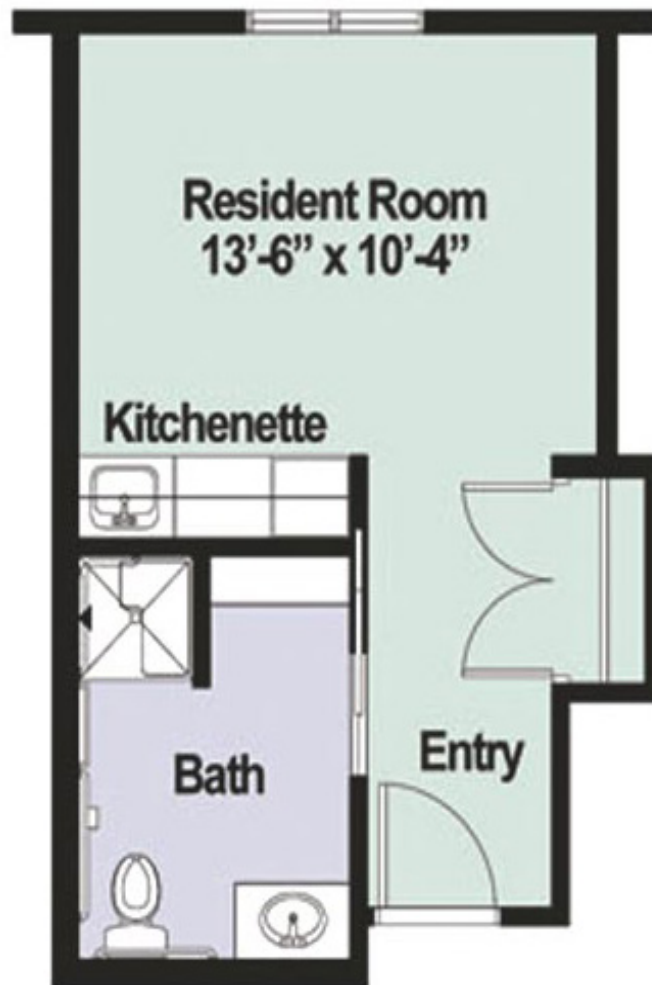

North Branch

MEMORY CARE Ashton

STUDIO/1 BATH
292 Square Feet

Room sizes may vary

North Branch

MEMORY CARE Prairie

STUDIO/1 BATH
292 Square Feet

Room sizes may vary