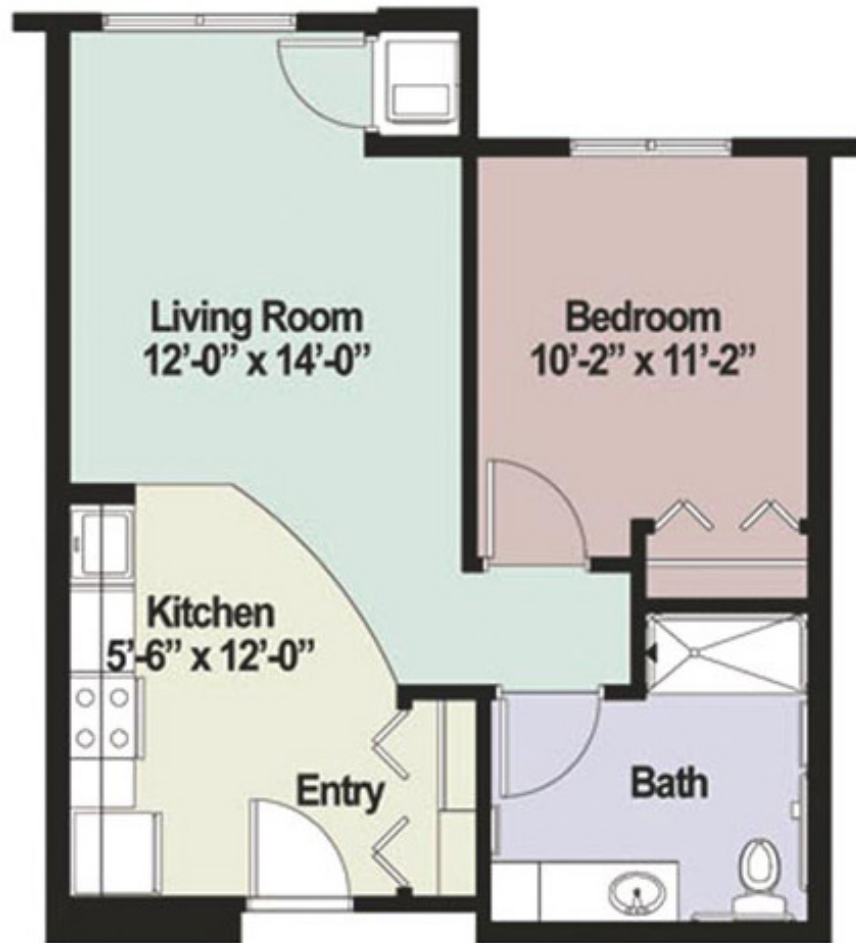

North Branch

ASSISTED LIVING

Forest

1 BEDROOM/1BATH

569 Square Feet

Room sizes may vary

North Branch

ASSISTED LIVING

Falcon

1 BEDROOM DELUXE/1BATH

635 Square Feet

Room sizes may vary

North Branch

ASSISTED LIVING

Lincoln

1 BEDROOM + DEN/1BATH

729 Square Feet

Room sizes may vary

North Branch

ASSISTED LIVING

Harris

2 BEDROOM/1 BATH

776 Square Feet

Room sizes may vary

North Branch

ASSISTED LIVING

Oasis

2 BEDROOM/1 BATH

845 Square Feet

Room sizes may vary

North Branch

ASSISTED LIVING Almelund