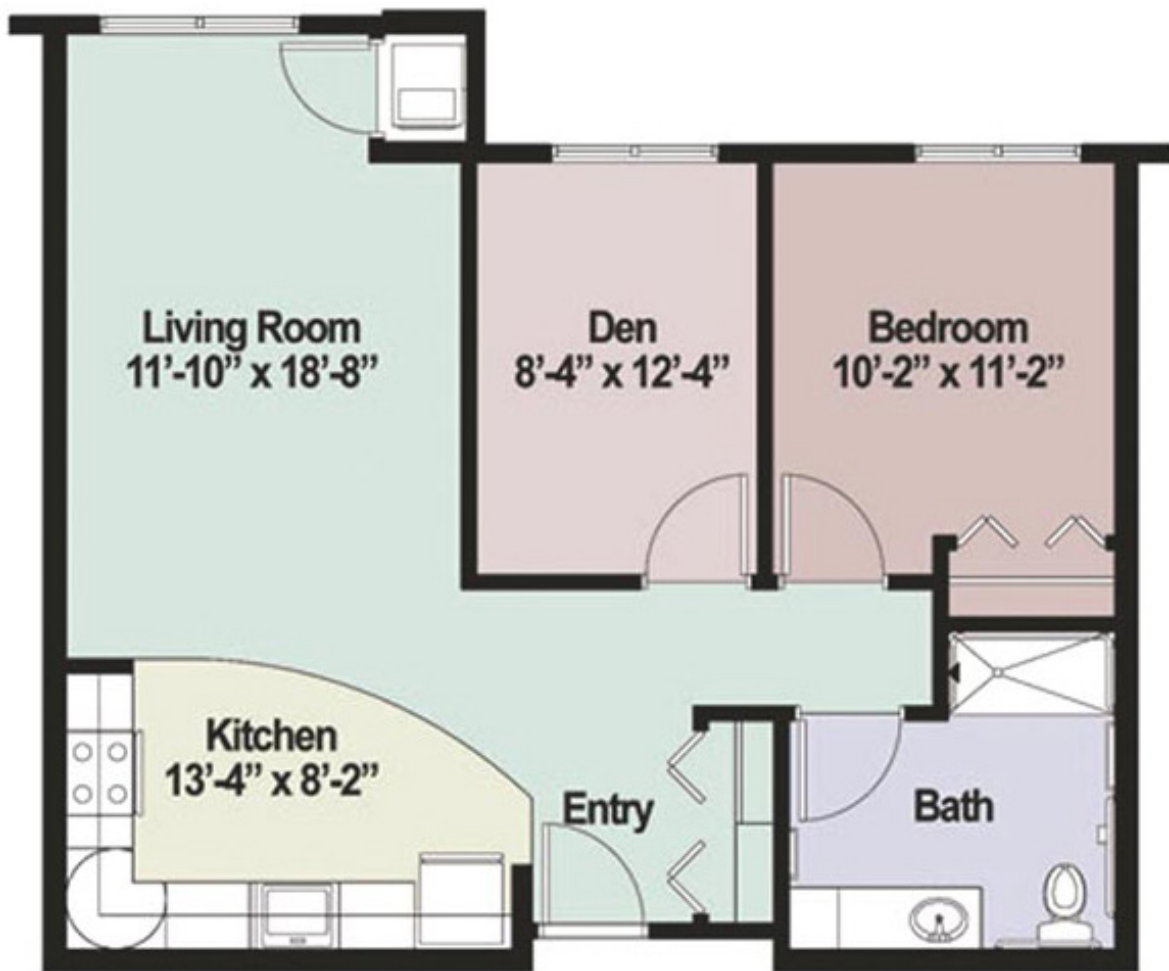

North Branch

ASSISTED LIVING

Forest

1 BEDROOM/1BATH

569 Square Feet

Room sizes may vary

North Branch

ASSISTED LIVING

Falcon

1 BEDROOM DELUXE/1BATH

635 Square Feet

Room sizes may vary

North Branch

ASSISTED LIVING

Lincoln

1 BEDROOM + DEN/1BATH

729 Square Feet

Room sizes may vary

North Branch

ASSISTED LIVING

Harris

2 BEDROOM/1 BATH

776 Square Feet

Room sizes may vary

North Branch

ASSISTED LIVING

Oasis

2 BEDROOM/1 BATH

845 Square Feet

Room sizes may vary

North Branch

ASSISTED LIVING Almelund