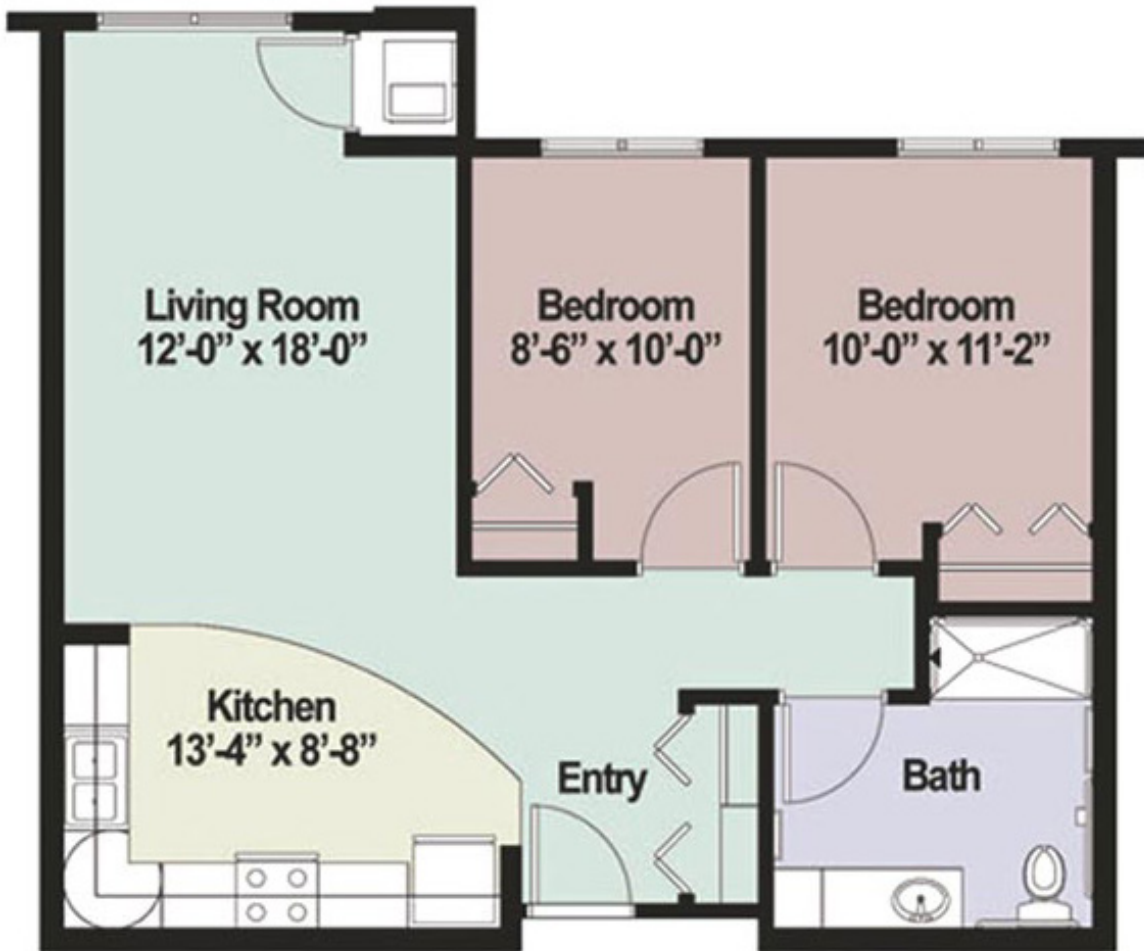

Falcon

1 BEDROOM DELUXE/1BATH

635 Square Feet

Room sizes may vary

North Branch

ASSISTED LIVING

Lincoln

1 BEDROOM + DEN/1BATH

729 Square Feet

Room sizes may vary

North Branch

ASSISTED LIVING

Harris

2 BEDROOM/1 BATH

776 Square Feet

Room sizes may vary

North Branch

ASSISTED LIVING

Oasis

2 BEDROOM/1 BATH

845 Square Feet

Room sizes may vary

North Branch

ASSISTED LIVING Almelund

2 BEDROOM/1 BATH

886 Square Feet

Room sizes may vary