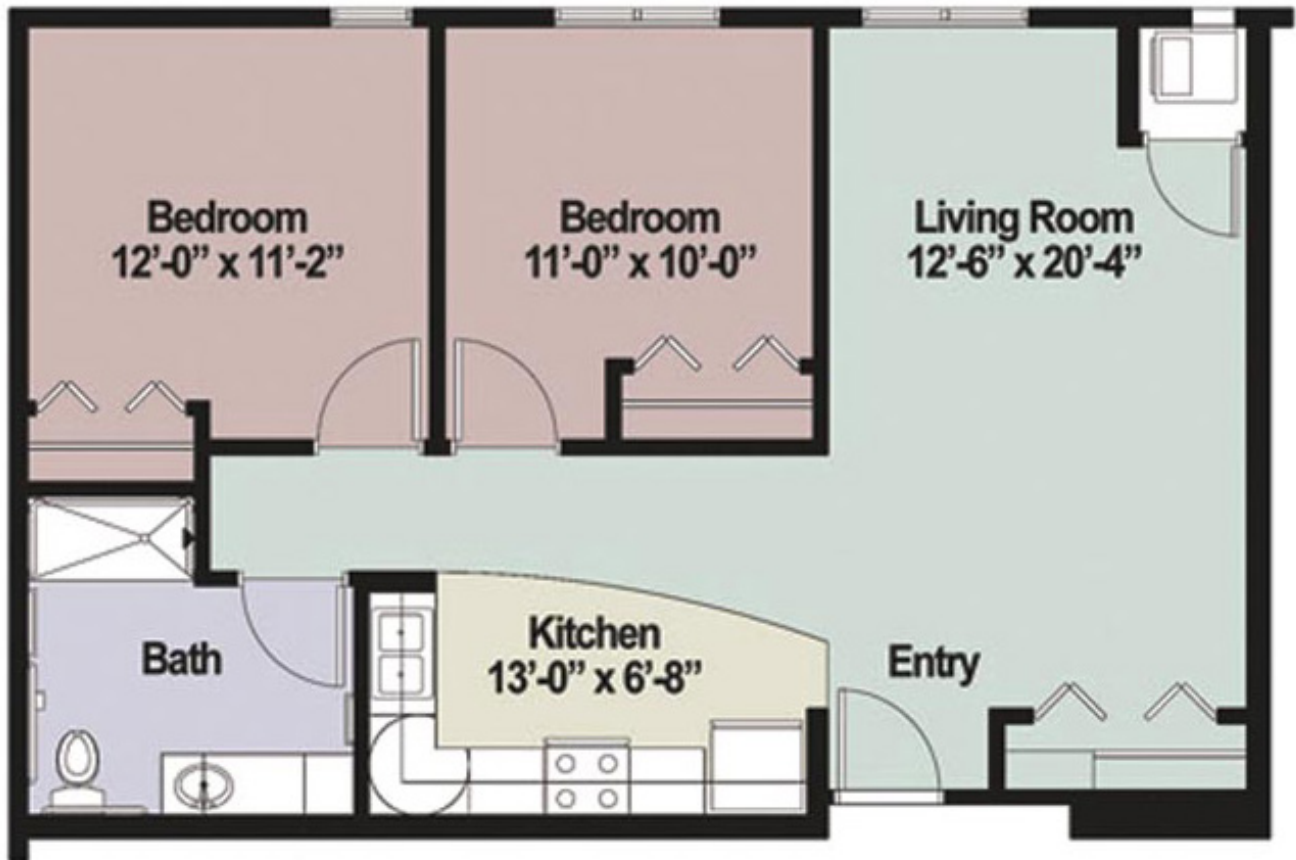

Falcon

1 BEDROOM DELUXE/1BATH

635 Square Feet

Room sizes may vary

North Branch

ASSISTED LIVING

Lincoln

1 BEDROOM + DEN/1BATH

729 Square Feet

Room sizes may vary

North Branch

ASSISTED LIVING

Harris

2 BEDROOM/1 BATH

776 Square Feet

Room sizes may vary

North Branch

ASSISTED LIVING

Oasis

2 BEDROOM/1 BATH

845 Square Feet

Room sizes may vary

North Branch

ASSISTED LIVING Almelund

2 BEDROOM/1 BATH

886 Square Feet

Room sizes may vary