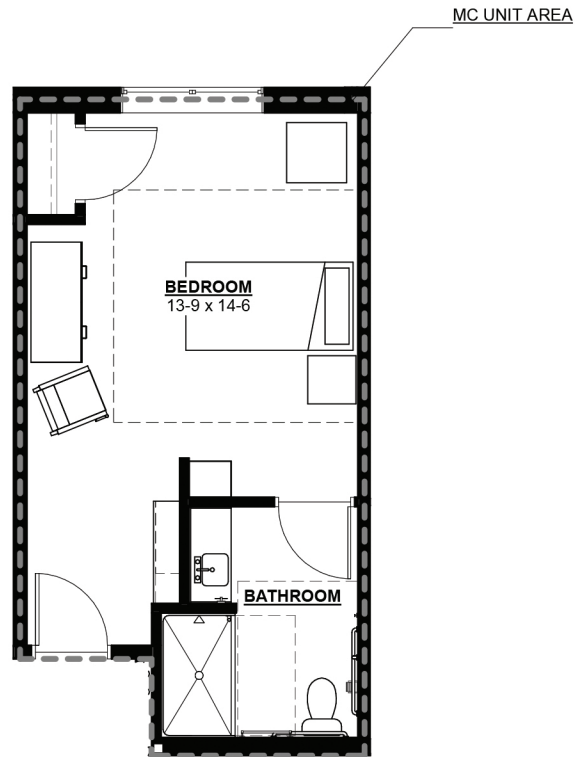

Pathstone

115 ROGERS STREET
MANKATO, MINNESOTA 56001

PATHSTONE LANDING
MEMORY CARE

**CASPIAN
STUDIO**
369 SF

6001, 6002, 6003, 6004,
6005, 6006, 6007, 6008,
6009, 6010, 6011, 6012,
6013, 6014, 6015, 6016,
6017, 6018, 6019, 6020,
6021, 6022, 6023, 6024

Grid = 1 SQ Foot

 Floor Area

AN **ECUMEN** LIVING SPACE

(507) 345-4576

ecumenpathstone.org

**Please note: Actual Room Dimensions May Vary.*

RESIDENCE LOCATOR:

1ST FLOOR